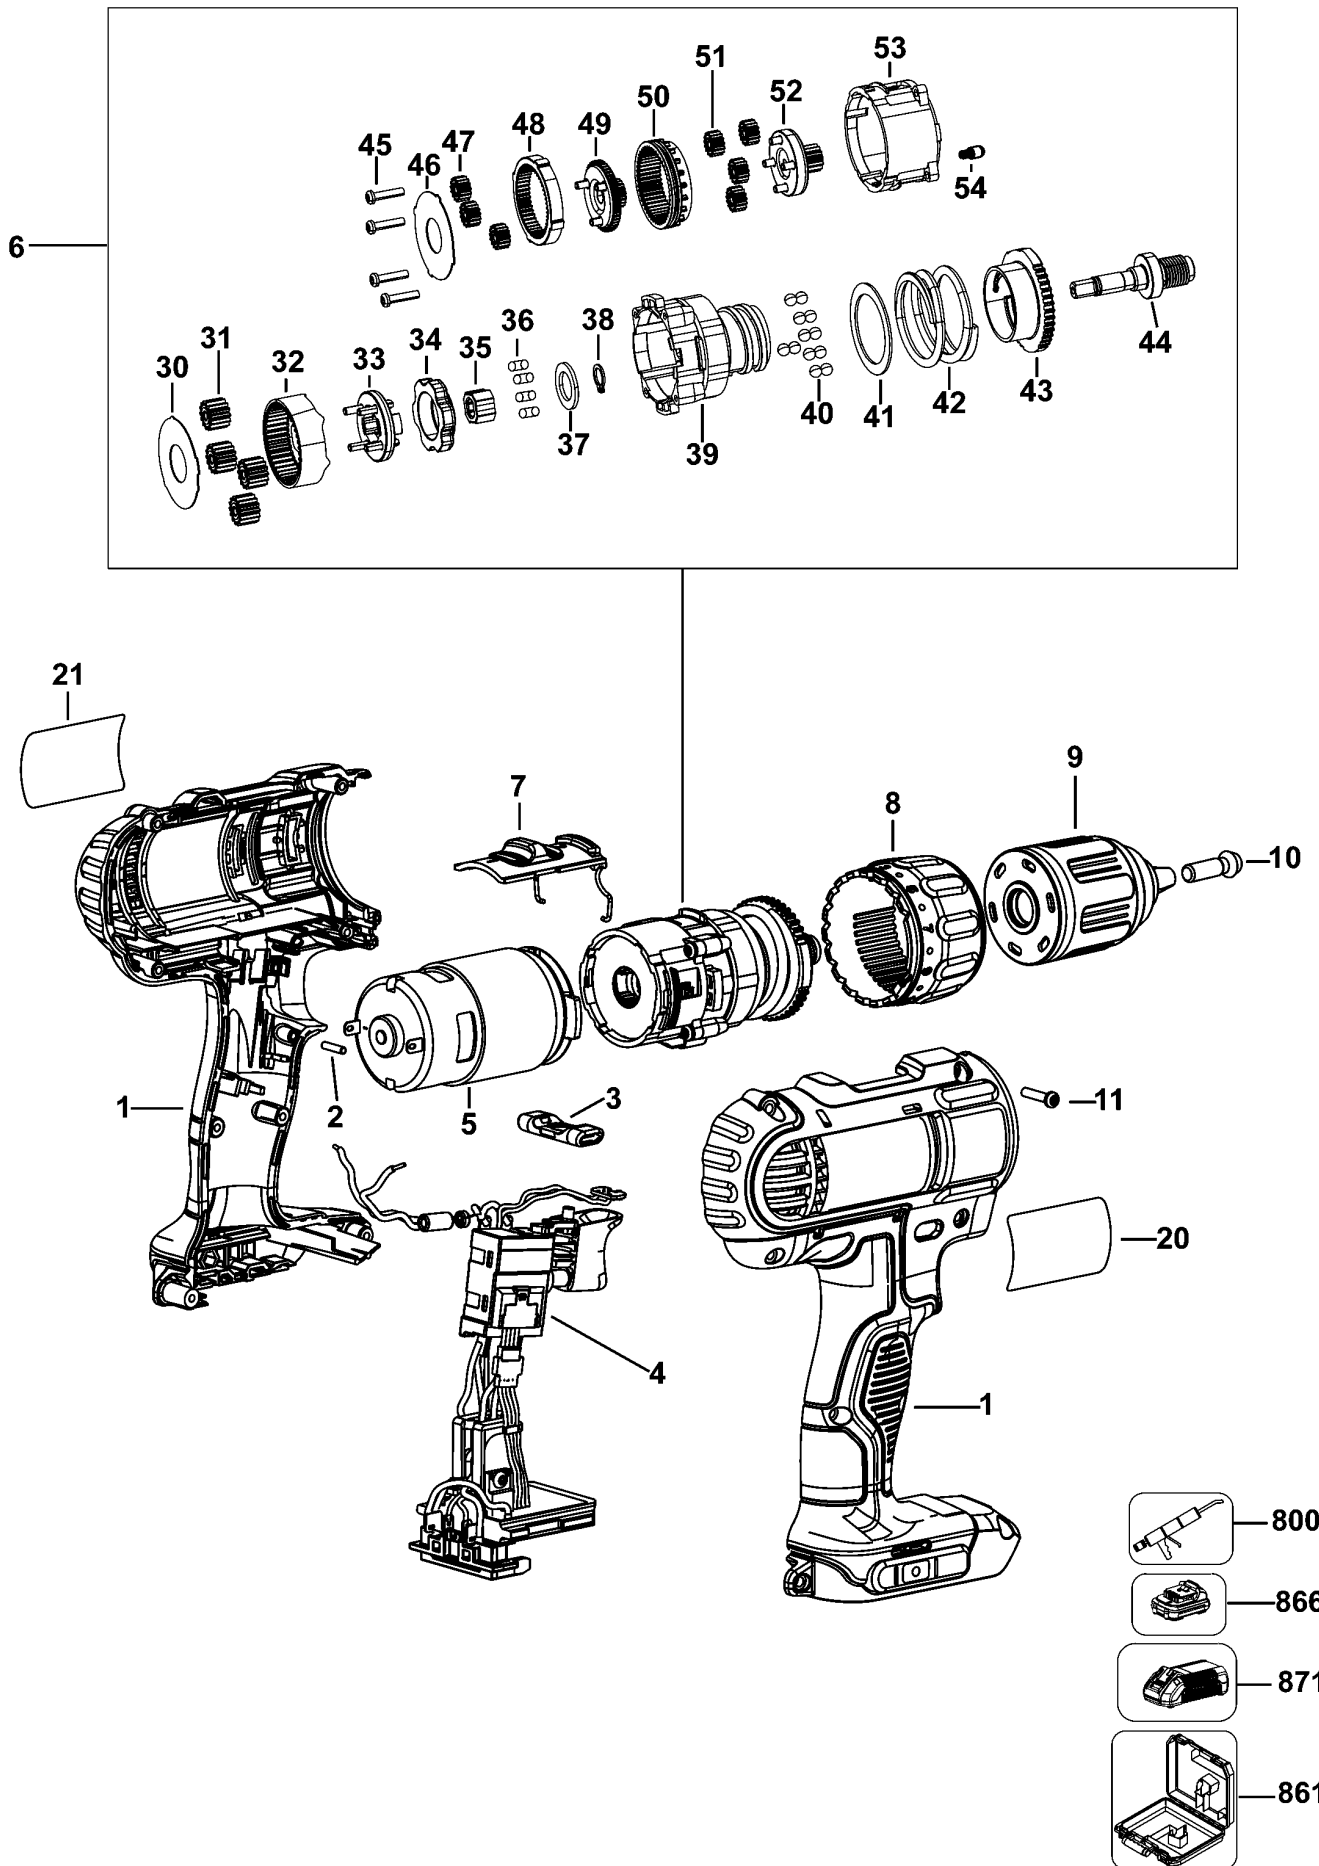

# DCD771 CORDLESS DRILL 1

## Parts List DCD771 CORDLESS DRILL 1

Item	Part Number	Qty	Part Description	General Description	Other Info	Repair Inst	Markets
1	N295081	1	CLAMSHELL SET			No	QW
2	N071836	1	ROLL PIN			No	QW
3	N151983	1	ACTUATOR FWD/REV			No	QW
4	N868641	1	SERVICE KIT			No	QW
5	N362741	1	MOTOR SA			No	QW
6	N279940	1	TRANSMISSION SA			No	QW
7	N153906	1	SELECTOR SA			No	QW
8	N207252	1	COLLAR			No	QW
9	N472497	1	CHUCK			No	QW
10	N092854	1	SCREW			No	QW
11	682211-00	8	SCREW			No	QW
20	N309543	1	RATING PLATE			No	QW
21	N309544	1	BRAND LABEL			No	QW
30	N225459	1	PLATE			No	QW
31	N215913	4	GEAR			No	QW
32	N215912	1	GEAR			No	QW
33	N362740	1	CARRIER			No	QW
34	N209232	1	LOCKING RING			No	QW
35	N218992	1	ANVIL			No	QW
36	N236379	4	PIN			No	QW
37	N223513	1	WASHER			No	QW
38	N034090	1	RETAINER			No	QW
39	N376647	1	HOUSING SA			No	QW
40	386690-00	12	BALL	STEEL, 5MM		No	QW
41	N256699	1	WASHER			No	QW
42	N210954	1	SPRING			No	QW
43	N203616	1	SELECTOR			No	QW
44	N376648	1	SPINDLE SA			No	QW
45	N317559	4	SCREW			No	QW
46	N225458	1	PLATE			No	QW
47	N215916	3	GEAR			No	QW
48	N215917	1	GEAR			No	QW

## Parts List DCD771 CORDLESS DRILL 1

Item	Part Number	Qty	Part Description	General Description	Other Info	Repair Inst	Markets
49	N362719	1	CARRIER			No	QW
50	N256760	1	GEAR			No	QW
51	N215916	4	GEAR			No	QW
52	N362739	1	CARRIER			No	QW
53	N218316	1	HOUSING			No	QW
54	326467-00	1	DETENT			No	QW
861	N237399	1	KITBOX			No	QW
866	N379111	1	BATTERY 18V - 1.3AH		DCD771C2	No	QW
866	N123282	1	BATTERY 18V - 1.5AH - 27WH		DCD771S2	No	QW
866	N314783	1	BATTERY 18V - 2.0AH - 36WH	DCB183-XJ	DCD771D2	No	QW
871	N385683	1	CHARGER 10.8V - 18V	DCB107		No	QW